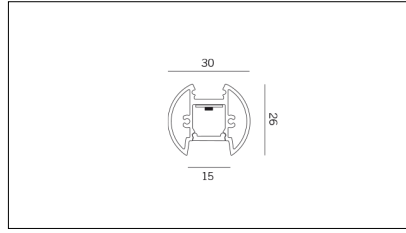

MACROLUX

Article code	Article	Colour	Length (mm)	Watt (W)	Light Temperature (°K)
1318.0548.1500.01.2700.92	*MR_12-ME_548/1560/30W/2700°K-92 DALI	Black (92)	1560	26,5	2700
1318.0548.1500.01.4000.92	MR_12-ME_548/1560/30W/4000°K-92 DALI	Black (92)	1560	26,5	4000
1318.0548.1500.01.92	MR_12-ME_548/1560/30W/3000°K-92 DALI	Black (92)	1560	26,5	3000
1318.0548.1500.2700.92	MR_12-ME_548/1560/30W/2700°K-92	Black (92)	1560	26,5	2700
1318.0548.1500.4000.92	*MR_12-ME_548/1560/30W/4000°K-92	Black (92)	1560	26,5	4000
1318.0548.1500.92	MR_12-ME_548/1560/30W/3000°K-92	Black (92)	1560	26,5	3000

Article code	Article	Colour	Length (mm)	Watt (W)	Light Temperature (°K)
1318.0548.1500.01.2700.94	*MR_12-ME_548/1560/30W/2700°K-94 DALI	White (94)	1560	26,5	2700
1318.0548.1500.01.4000.94	*MR_12-ME_548/1560/30W/4000°K-94 DALI	White (94)	1560	26,5	4000
1318.0548.1500.01.94	*MR_12 / ME_548	White (94)	1560	26,5	3000
1318.0548.1500.2700.94	*MR_12-ME_548/1560/30W/2700°K-94	White (94)	1560	26,5	2700
1318.0548.1500.4000.94	*MR_12-ME_548/1560/30W/4000°K-94	White (94)	1560	26,5	4000
1318.0548.1500.94	*MR_12 / ME_548	White (94)	1560	26,5	3000