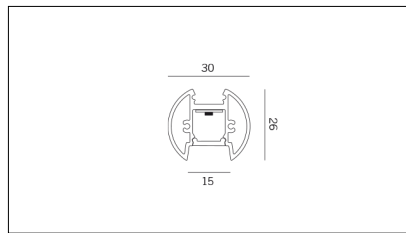

MACROLUX

Article code	Article	Colour	Length (mm)	Watt (W)	Light Temperature (°K)
1318.0548.1500.01.2700.92	*MR_12-ME_548/1560/30W/2700°K-92 DALI	Black (92)	1560	26,5	2700
1318.0548.1500.01.4000.92	MR_12-ME_548/1560/30W/4000°K-92 DALI	Black (92)	1560	26,5	4000
1318.0548.1500.01.92	MR_12-ME_548/1560/30W/3000°K-92 DALI	Black (92)	1560	26,5	3000
1318.0548.1500.2700.92	MR_12-ME_548/1560/30W/2700°K-92	Black (92)	1560	26,5	2700
1318.0548.1500.4000.92	*MR_12-ME_548/1560/30W/4000°K-92	Black (92)	1560	26,5	4000
1318.0548.1500.92	MR_12-ME_548/1560/30W/3000°K-92	Black (92)	1560	26,5	3000

Article code	Article	Colour	Length (mm)	Watt (W)	Light Temperature (°K)
1318.0548.1500.01.2700.94	*MR_12-ME_548/1560/30W/2700°K-94 DALI	White (94)	1560	26,5	2700
1318.0548.1500.01.4000.94	*MR_12-ME_548/1560/30W/4000°K-94 DALI	White (94)	1560	26,5	4000
1318.0548.1500.01.94	*MR_12 / ME_548	White (94)	1560	26,5	3000
1318.0548.1500.2700.94	*MR_12-ME_548/1560/30W/2700°K-94	White (94)	1560	26,5	2700
1318.0548.1500.4000.94	*MR_12-ME_548/1560/30W/4000°K-94	White (94)	1560	26,5	4000
1318.0548.1500.94	*MR_12 / ME_548	White (94)	1560	26,5	3000